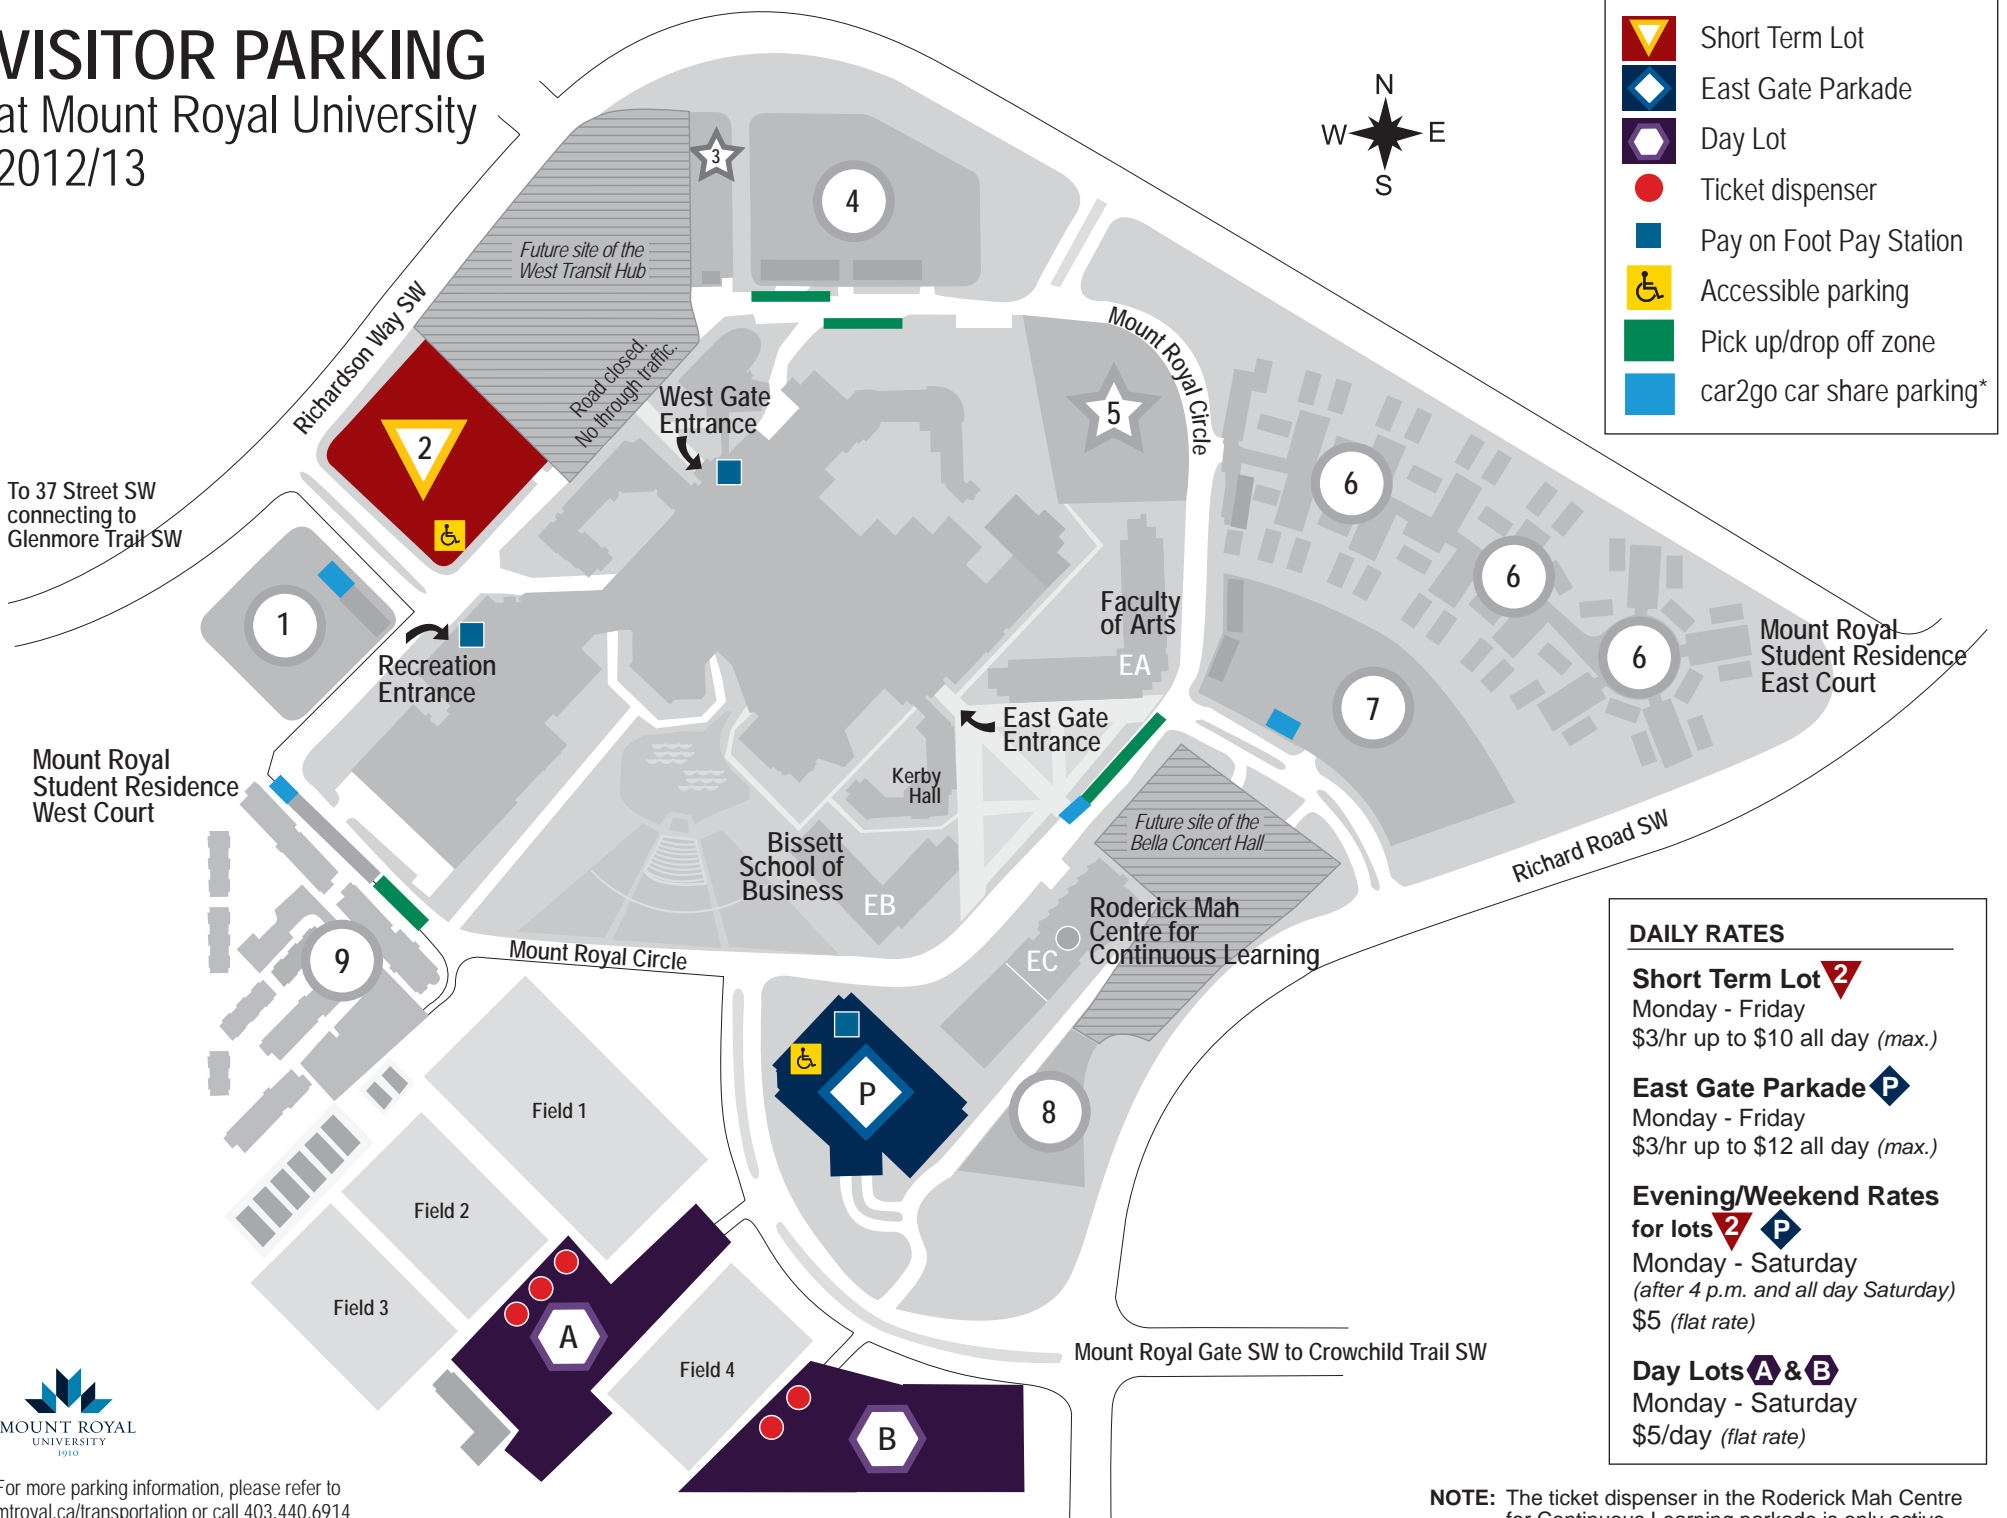

VISITOR PARKING at Mount Royal University 2012/13

- Short Term Lot
- East Gate Parkade
- Day Lot
- Ticket dispenser
- Pay on Foot Pay Station
- Accessible parking
- Pick up/drop off zone
- car2go car share parking*

DAILY RATES	
Short Term Lot 	Monday - Friday \$3/hr up to \$10 all day (max.)
East Gate Parkade 	Monday - Friday \$3/hr up to \$12 all day (max.)
Evening/Weekend Rates for lots 	Monday - Saturday (after 4 p.m. and all day Saturday) \$5 (flat rate)
Day Lots 	Monday - Saturday \$5/day (flat rate)

NOTE: The ticket dispenser in the Roderick Mah Centre for Continuous Learning parkade is only active Monday - Friday after 4 p.m. and all day Saturday.

For more parking information, please refer to mtroyal.ca/transportation or call 403.440.6914

*For more information, visit car2go.com or call 1.855.454.1002.

Connecting to Glenmore Trail SW - Westbound